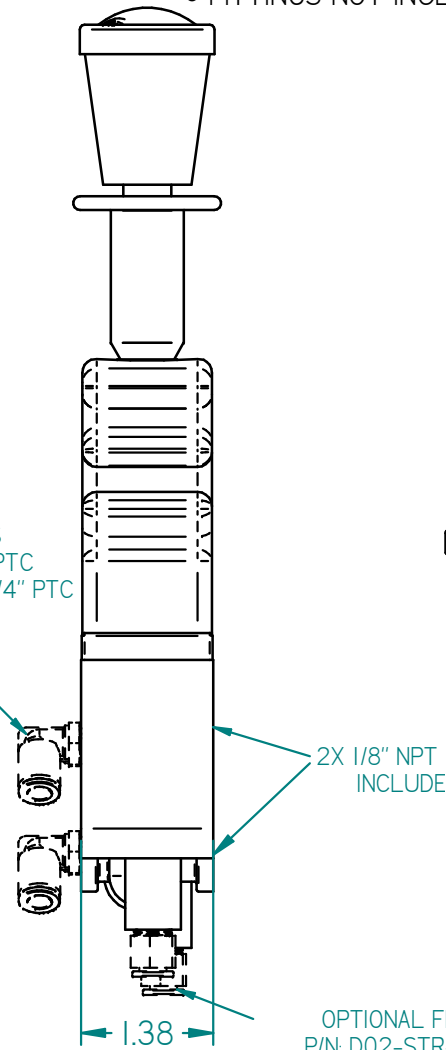

NOTES:

- FULL FEATHERING FROM 0 - 100 PSI
- MAX PRESSURE 140 PSI
- FLOW 14 SCFM
- OPTIONS TO LOCK IN NEUTRAL, 2 POSITION OR 3 POSITION
- ZINC DIE CAST BODY
- BANKABLE WITH OTHER DEL 1220 SERIES VALVE BODIES
- FITTINGS NOT INCLUDED

OPTIONAL FITTINGS
P/N: D02-SWV90-250PTC
90° SWIVEL, 1/8" NPT TO 1/4" PTC

1/8-27 NPT Ports TYP.

OPTIONAL FITTINGS
P/N: D02-STR-250PTC
STRAIGHT 1/8" NPT TO 1/4" PTC