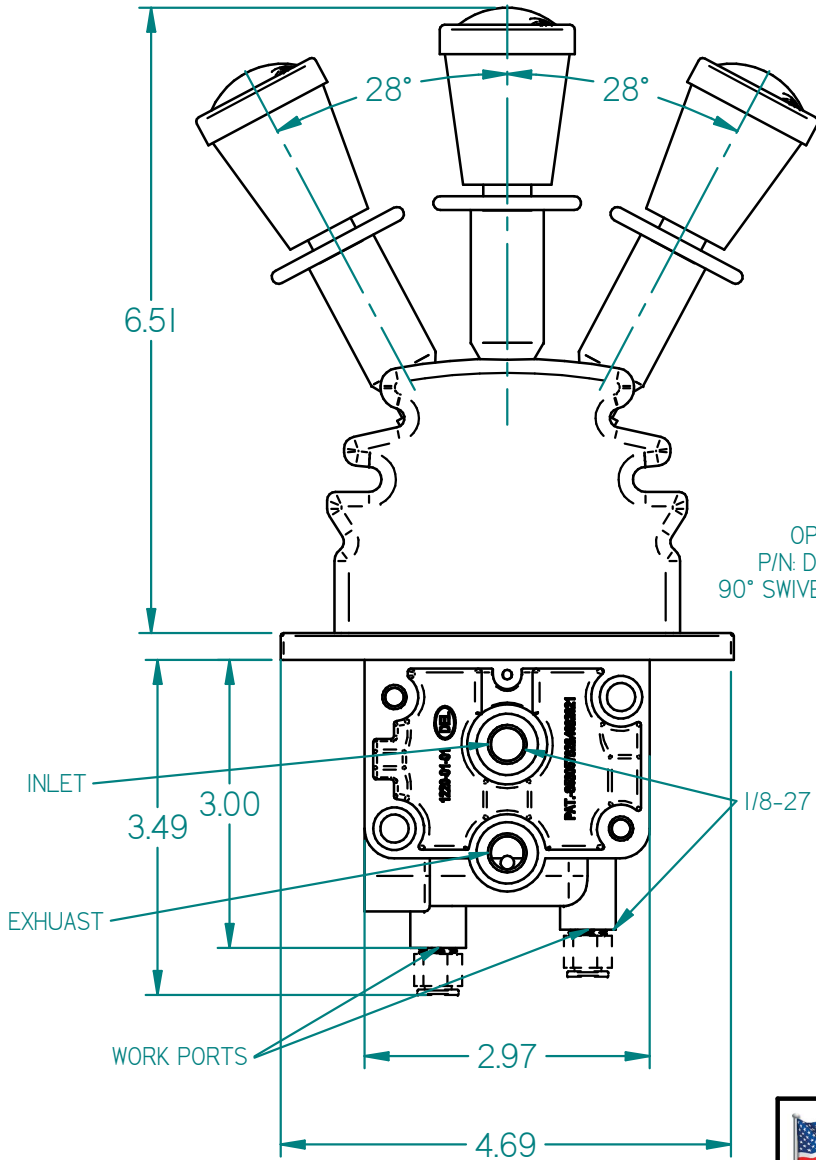

NOTES:

- FULL FEATHERING FROM 0 - 100 PSI
- MAX PRESSURE 140 PSI
- FLOW 14 SCFM
- OPTIONS TO LOCK IN NEUTRAL, 2 POSITION OR 3 POSITION
- ZINC DIE CAST BODY
- BANKABLE WITH OTHER DEL 1220 SERIES VALVE BODIES
- FITTINGS NOT INCLUDED

OPTIONAL FITTINGS
P/N: D02-SWV90-250PTC
90° SWIVEL, 1/8" NPT TO 1/4" PTC

1/8-27 NPT Ports TYP.

OPTIONAL FITTINGS
P/N: D02-STR-250PTC
STRAIGHT 1/8" NPT TO 1/4" PTC